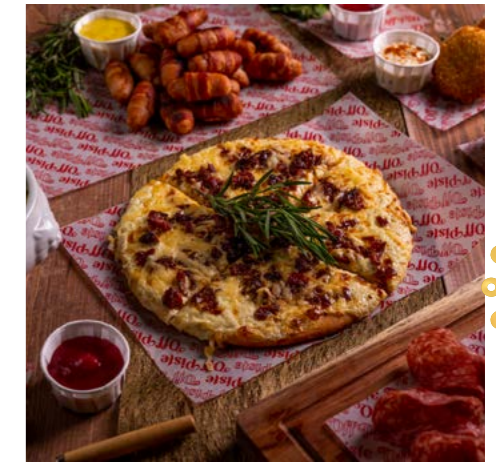

Food & Drinks
Tokens

Entertainment

Cloakroom

4 | PERGOLA PADDINGTON

FOOD & DRINK

For Deck The Halls, we have created our very own concept which serves up winter warmers such as Cheese Fondue, Bratwurst Rolls, Tarte Flambée and Pigs In Blankets. We also work closely with the other traders to ensure that they have Christmas options that are true to their core offering, giving guests as much choice as possible.